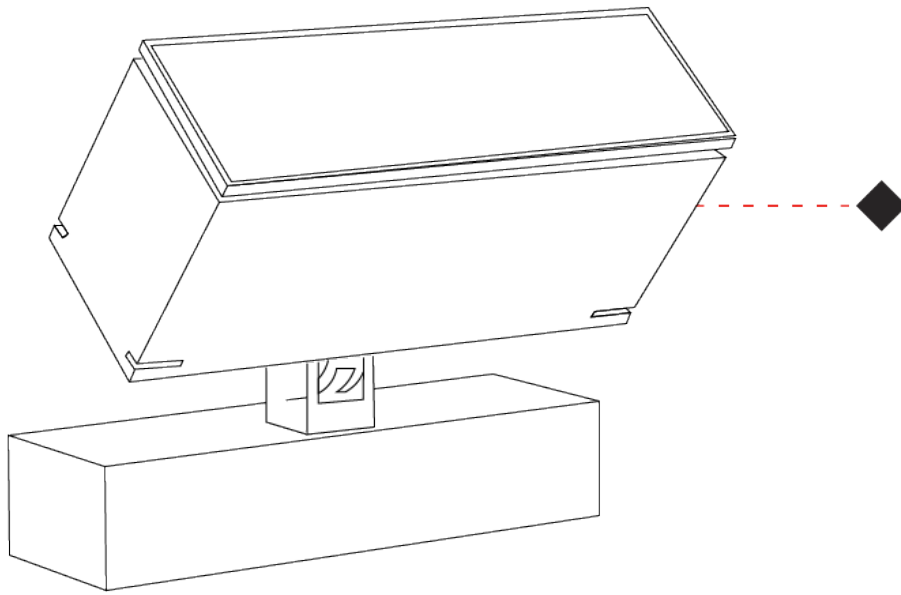

TARGET SURFACE

E9F234-

PROJECT _____

TYPE _____

SPECIFIER _____

QUANTITY _____

DATE _____

E