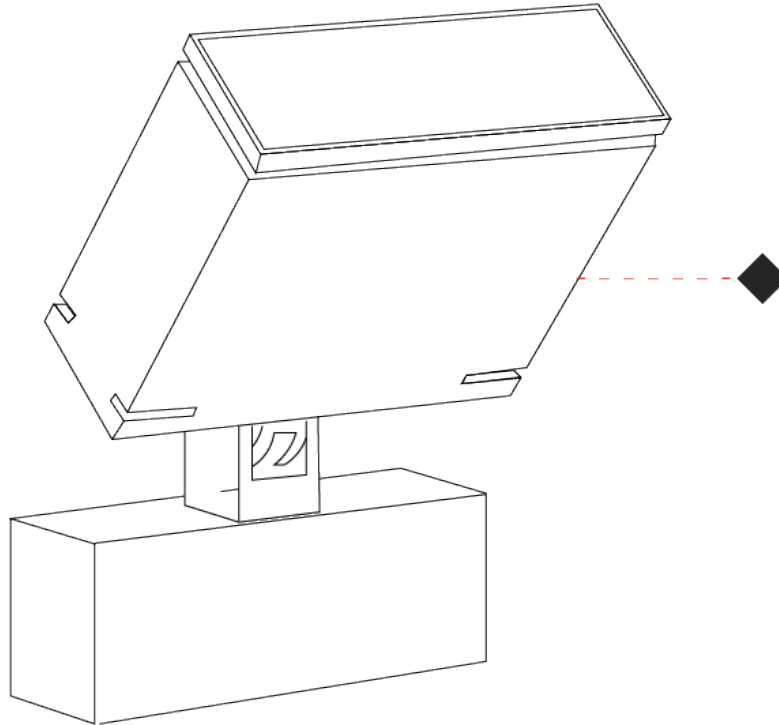

TARGET SURFACE

E9F304-

PROJECT _____

TYPE _____

SPECIFIER _____

QUANTITY _____

DATE _____

E