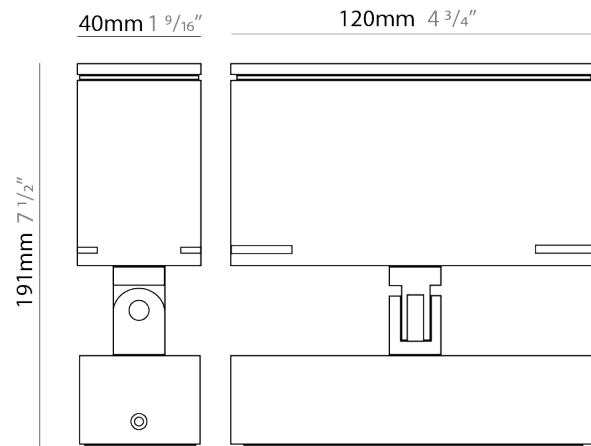

1. To build a product code in our configurator select the specify button on the base model # product page
2. To build a manual product code on this datasheet choose from the options listed below in blue font and add the suffix to the base model #

GENERAL

Series: Target
Brand: Platek
Division: Exterior
Mounting Type: Surface
Mounting Location: Above Ground
Subcategory: Flood

PHYSICAL

Shape: Rectangle
Length (mm): 120
Length (in): 4 3/4
Width (mm): 40
Width (in): 1 9/16
Height (mm): 191
Height (in): 7 1/2
Light Distribution: Adjustable / Direct
Screws: A4 stainless steel
Diffuser: Clear tempered glass
Fixture Finish: [BLK / WHI / GRY / COR / ANT / BRZ](#)
Fixture Material: Aluminum Die Cast

ELECTRICAL

Lamp Type: LED
Input Wattage (W): 10
Total Output Wattage (W): 8
Dimming: Non-Dimmable
Driver Included: Yes
Driver Location: Integrated
Driver Type: Constant Current - 120Vac
Driver Class: Class 2
Input Voltage (V): 120 - 277
Constant Current (mA): 700
Upon Request: Integral: Phase dimming 120Vac / Non-dimming 120/277Vac / Remote: 0-10Vdc dimming

LED

Number of LEDs: 4
Color Temperature (°K): [3000 / 4000](#)
Max. Delivered Lumen (lm): 725-790 / 755-820
Nominal Lumen (lm): 1000 / 1040
CRI: >80 CRI
Lamp Life (hrs): 60000

OPTICAL

Optic°: [9 / 24 / 48 / ELL](#)
Adjustability: Rotational 330°; Tilt 90°

RATINGS AND CERTIFICATIONS

Certified By: Certified for North American Standards
IP rating: IP66
IK Rating: IK08
Bug Rating: B1 U0 G0