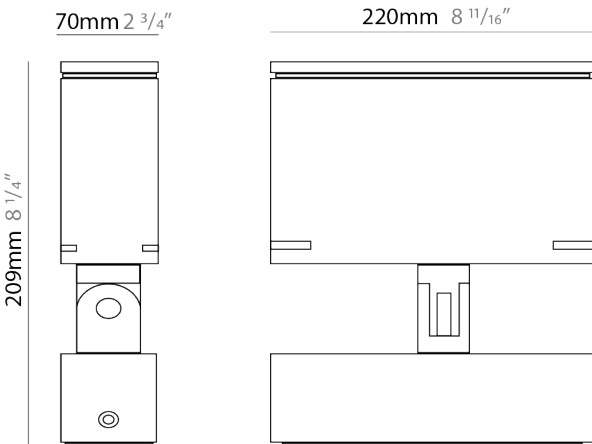

PROJECT	_____
TYPE	_____
SPECIFIER	_____
QUANTITY	_____
DATE	_____

TARGET SURFACE

E9F234- - _____
base number   Finish   Lens
                         Options   Options

1. To build a product code in our configurator select the specify button on the base model # product page
2. To build a manual product code on this datasheet choose from the options listed below in blue font and add the suffix to the base model #

GENERAL

Series: Target
Brand: Platek
Division: Exterior
Mounting Type: Surface
Mounting Location: Above Ground
Subcategory: Flood

PHYSICAL

Shape: Rectangle
Length (mm): 220
Length (in): 8 ¹¹/₁₆
Width (mm): 70
Width (in): 2 ³/₄
Height (mm): 213
Height (in): 8 ³/₈
Light Distribution: Adjustable / Direct
Screws: A4 stainless steel
Diffuser: Clear tempered glass
Fixture Finish: [BLK / WHI / GRY / COR / ANT / BRZ](#)
Fixture Material: Aluminum Die Cast
Cable Details: 2000mm Cable

ELECTRICAL

Lamp Type: LED
Total Output Wattage (W): 32
Dimming: DMX
Driver Included: No
Driver Location: Remote
Driver Type: Constant Current - Universal
Driver Class: Class 2
Input Voltage (V): 120 - 277
Constant Current (MA): 700

LED

Number of LEDs: 16
Color Temperature (°K): RGBW
CRI: >80 CRI
Lamp Life (hrs): 60000
Special LEDs offerings: RGBW

OPTICAL

Optic°: [9 / 24 / 48 / ELL](#)
Adjustability: Rotational 330°; Tilt 90°

RATINGS AND CERTIFICATIONS

Certified By: Certified for North American Standards
IP rating: IP66
IK Rating: IK08
Bug Rating: B2 U0 G0