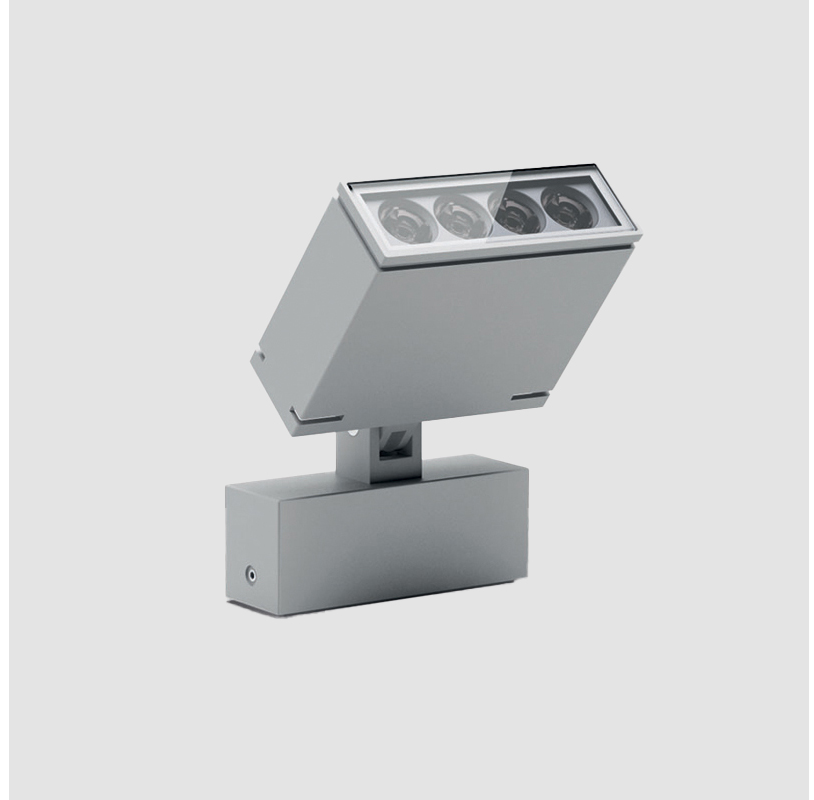

TARGET SURFACE

E9F232-

base number   Finish   Lens
Options   Options

1. To build a product code in our configurator select the specify button on the base model # product page
2. To build a manual product code on this datasheet choose from the options listed below in blue font and add the suffix to the base model #

GENERAL

Series: Target
Brand: Platek
Division: Exterior
Mounting Type: Surface
Mounting Location: Above Ground
Subcategory: Flood

PHYSICAL

Shape: Rectangle
Length (mm): 120
Length (in): 4 3/4
Width (mm): 40
Width (in): 1 9/16
Height (mm): 191
Height (in): 7 1/2
Light Distribution: Adjustable / Direct
Screws: A4 stainless steel
Diffuser: Clear tempered glass
Fixture Finish: [BLK / WHI / GRY / COR / ANT / BRZ](#)
Fixture Material: Aluminum Die Cast
Cable Details: 2000mm Cable

ELECTRICAL

Lamp Type: LED
Total Output Wattage (W): 8
Dimming: DMX
Driver Included: No
Driver Location: Remote
Driver Type: Constant Current - Universal
Driver Class: Class 2
Input Voltage (V): 120 - 277
Constant Current (MA): 700

LED

Number of LEDs: 4
Color Temperature (°K): RGBW
CRI: >80 CRI
Lamp Life (hrs): 60000
Special LEDs offerings: RGBW

OPTICAL

Optic°: [9 / 24 / 48 / ELL](#)
Adjustability: Tilt 90°

RATINGS AND CERTIFICATIONS

Certified By: Certified for North American Standards
IP rating: IP66
IK Rating: IK08
Bug Rating: B3 U0 G0