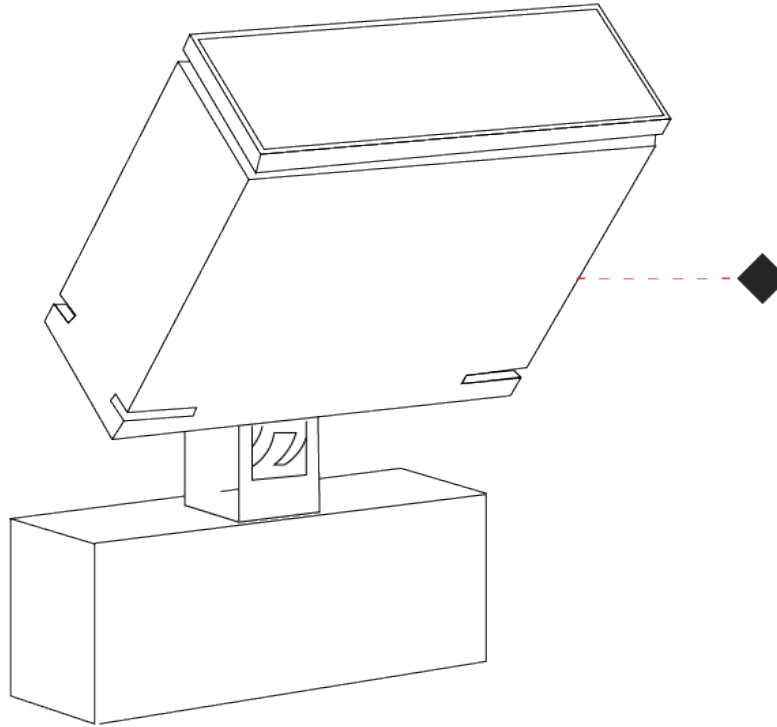

TARGET SURFACE

E9F232-

PROJECT

TYPE

SPECIFIER

QUANTITY

DATE

E